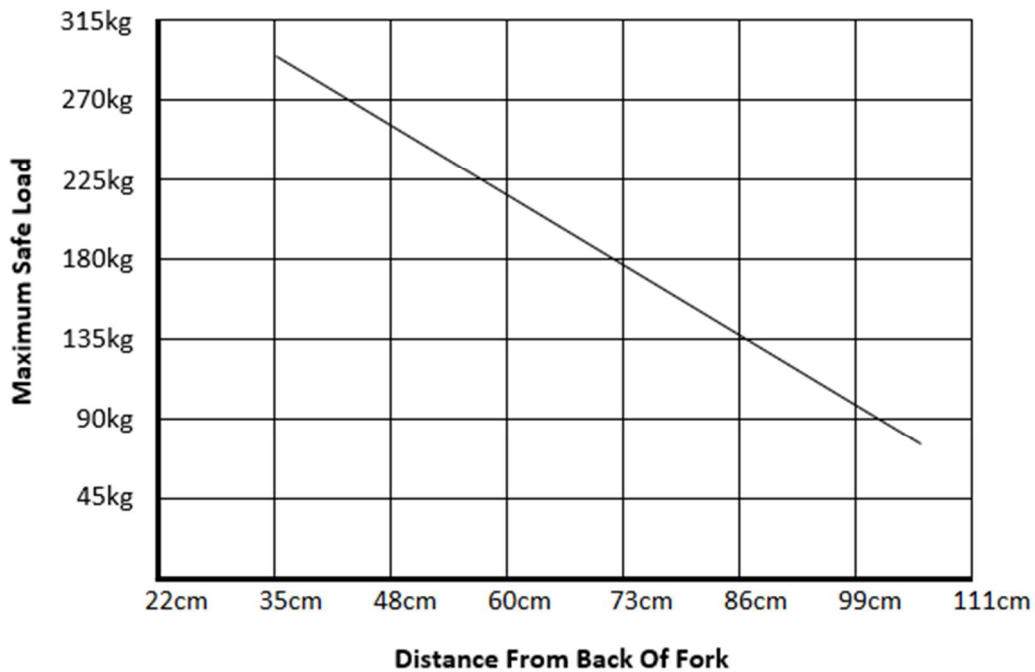

**WARNING**

Never exceed the rated capacity at any station. Doing so may cause the lift to become unstable.

## LOAD CAPACITY CHART

2100 Series Lift

**WARNING**

The center of gravity of the load should always be centered between the fork arms and as far back towards the lift as possible.

**WARNING**

The center of gravity of the load should never extend past 55cm on standard forks.