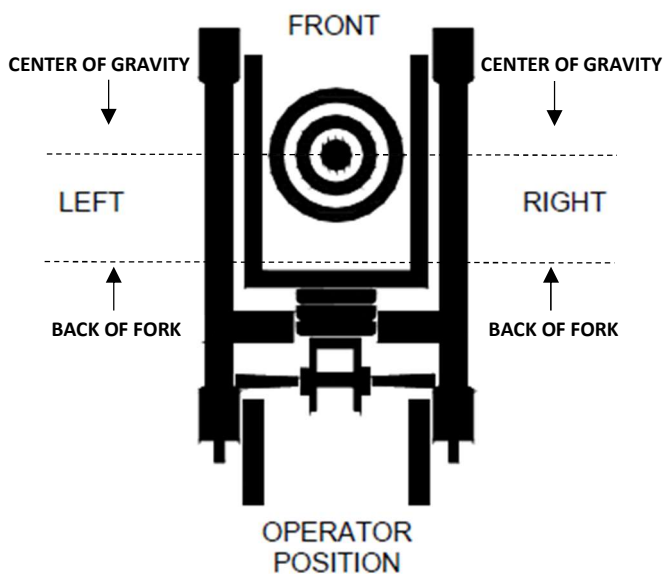

**WARNING**

Never exceed the rated capacity at any station. Doing so may cause the lift to become unstable.

## LOAD CAPACITY CHART

2100 Series Lift

**WARNING**

The center of gravity of the load should always be centered between the fork arms and as far back towards the lift as possible.

**WARNING**

The center of gravity of the load should never extend past 55cm on standard forks.